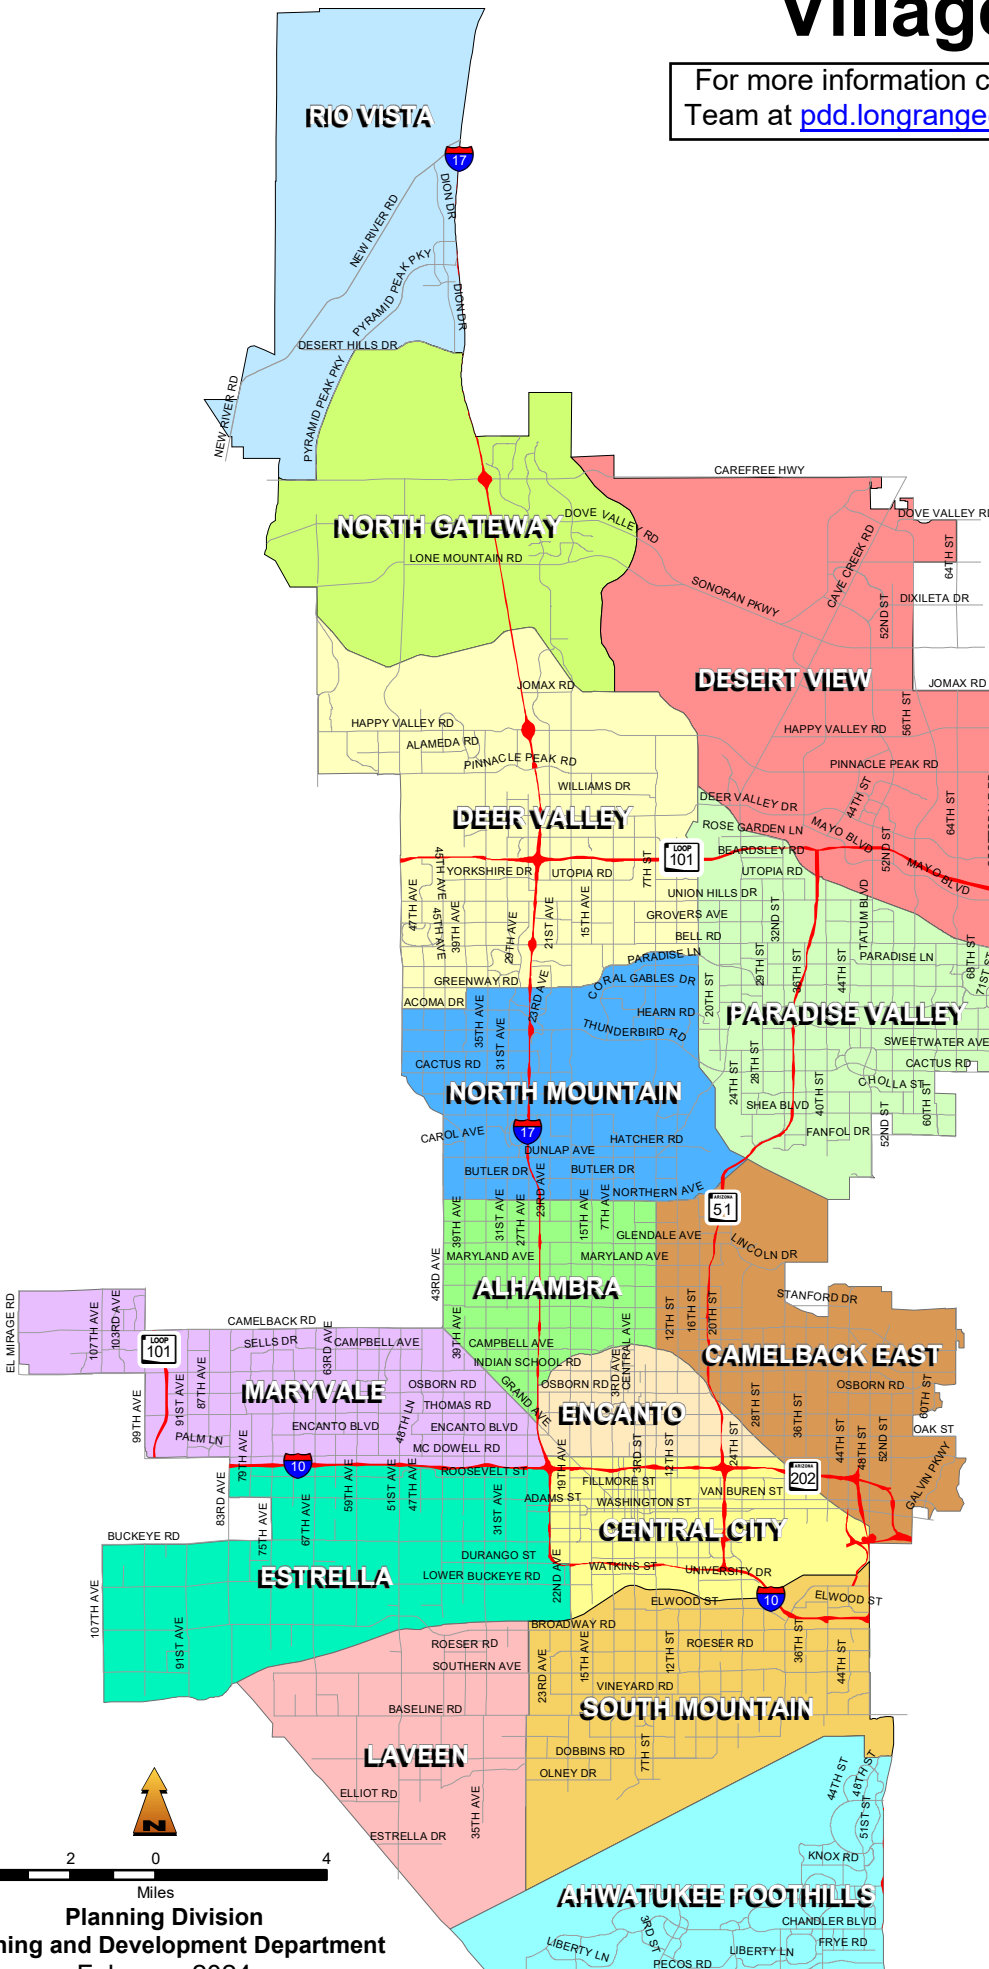

# Village Planners

For more information contact the Long Range Planning Team at [pdd.longrange@phoenix.gov](mailto:pdd.longrange@phoenix.gov) or 602-534-3753.

- Ahwatukee Foothills  
Matteo Moric  
(602) 261-8235
- Alhambra  
Samuel Rogers  
(602) 534-4010
- Camelback East  
John Roanhorse  
(602) 261-8817
- Central City  
Anthony Grande  
(602) 256-5648
- Deer Valley  
Matteo Moric  
(602) 261-8235
- Desert View  
Anthony Grande  
(602) 256-5648
- Encanto  
John Roanhorse  
(602) 261-8817
- Estrella  
Nayeli Sanchez Luna  
(602) 534-9938
- Laveen  
Nayeli Sanchez Luna  
(602) 534-9938
- Maryvale  
Matteo Moric  
(602) 261-8235
- North Gateway  
Adrian Zambrano  
(602) 534-6057
- North Mountain  
Chase Hales  
(602) 534-1661
- Paradise Valley  
Adrian Zambrano  
(602) 534-6057
- Rio Vista  
Adrian Zambrano  
(602) 534-6057
- South Mountain  
Samuel Rogers  
(602) 534-4010