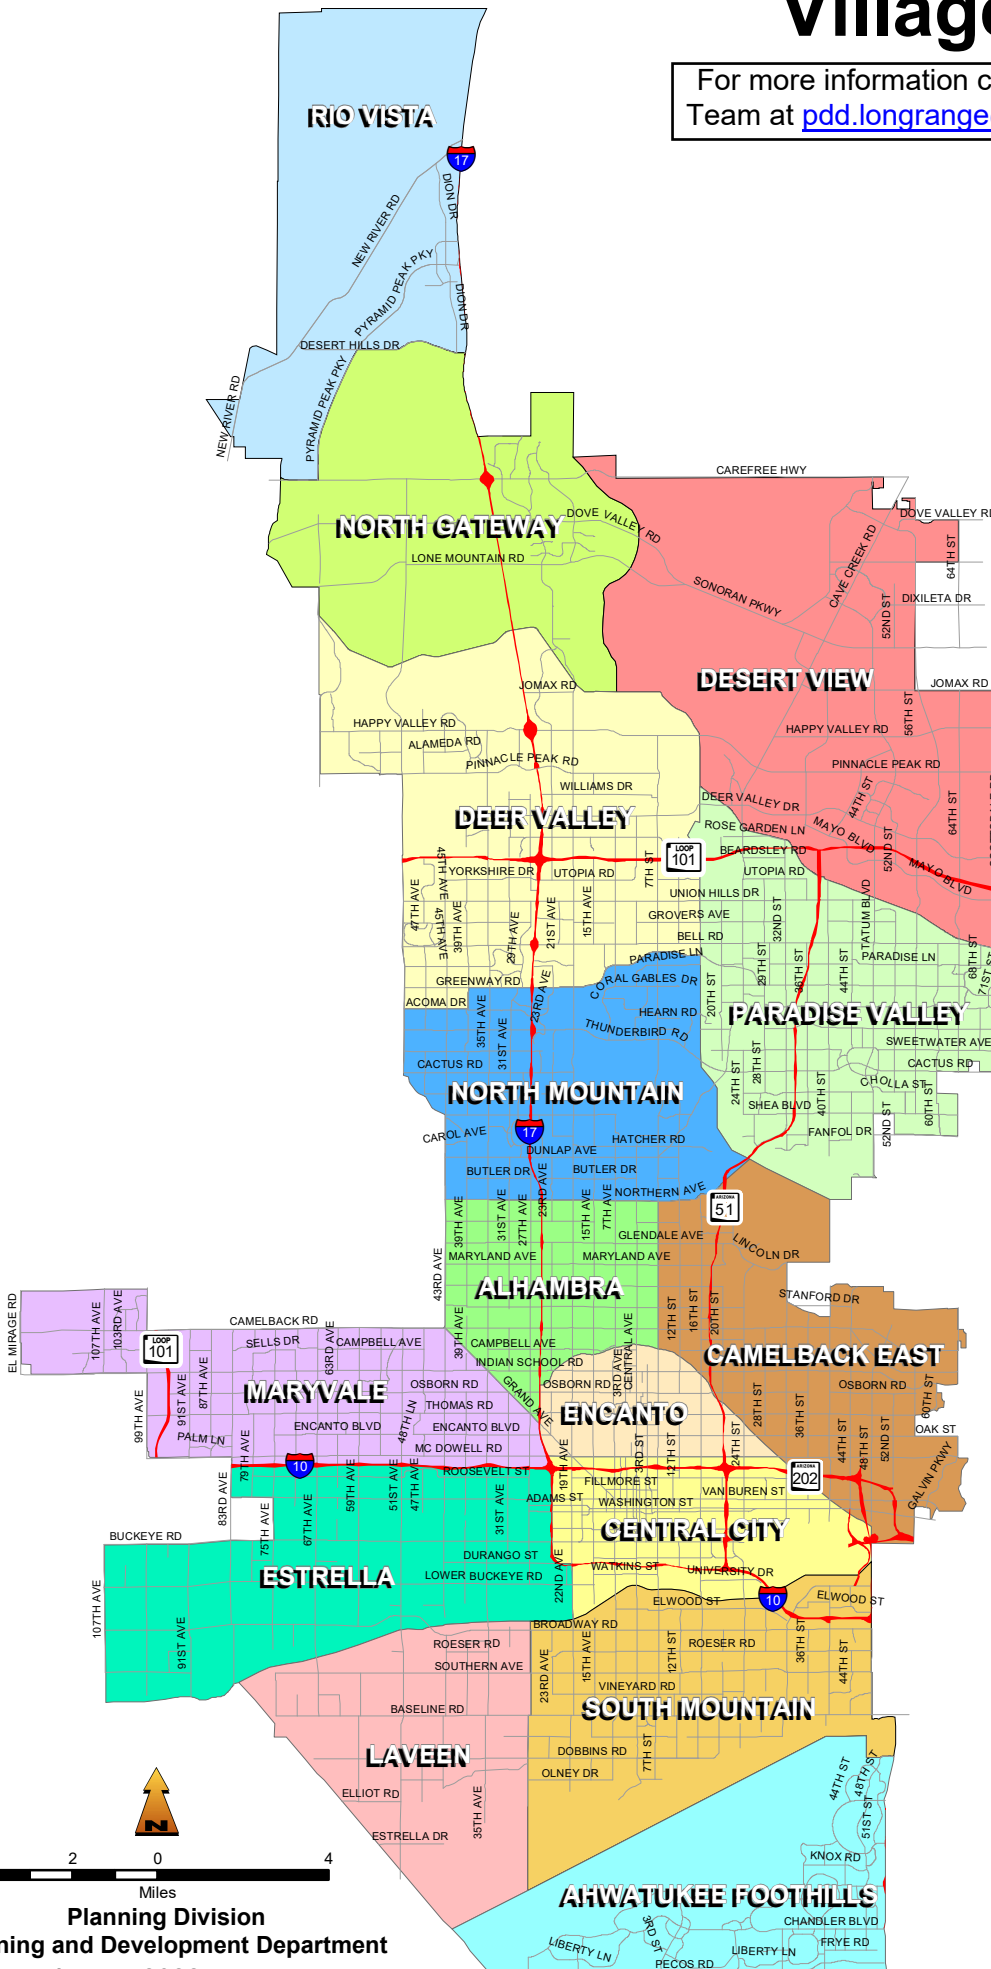

Village Planners

For more information contact the Long Range Planning Team at pdd.longrange@phoenix.gov or 602-534-3753.

- Ahwatukee Foothills
Nayeli Sanchez Luna
(602) 534-9938
- Alhambra
Nick Klimek
(602) 534-7696
- Camelback East
Unassigned
(602) 534-3753
- Central City
Anthony Grande
(602) 256-5648
- Deer Valley
Unassigned
(602) 534-3753
- Desert View
Anthony Grande
(602) 256-5648
- Encanto
Nick Klimek
(602) 534-7696
- Estrella
Nayeli Sanchez Luna
(602) 534-9938
- Laveen
Unassigned
(602) 534-3753
- Maryvale
Nayeli Sanchez Luna
(602) 534-9938
- North Gateway
Adrian Zambrano
(602) 534-6057
- North Mountain
Nick Klimek
(602) 534-7696
- Paradise Valley
Adrian Zambrano
(602) 534-6057
- Rio Vista
Adrian Zambrano
(602) 534-6057
- South Mountain
Elias Valencia
(602) 261-8771